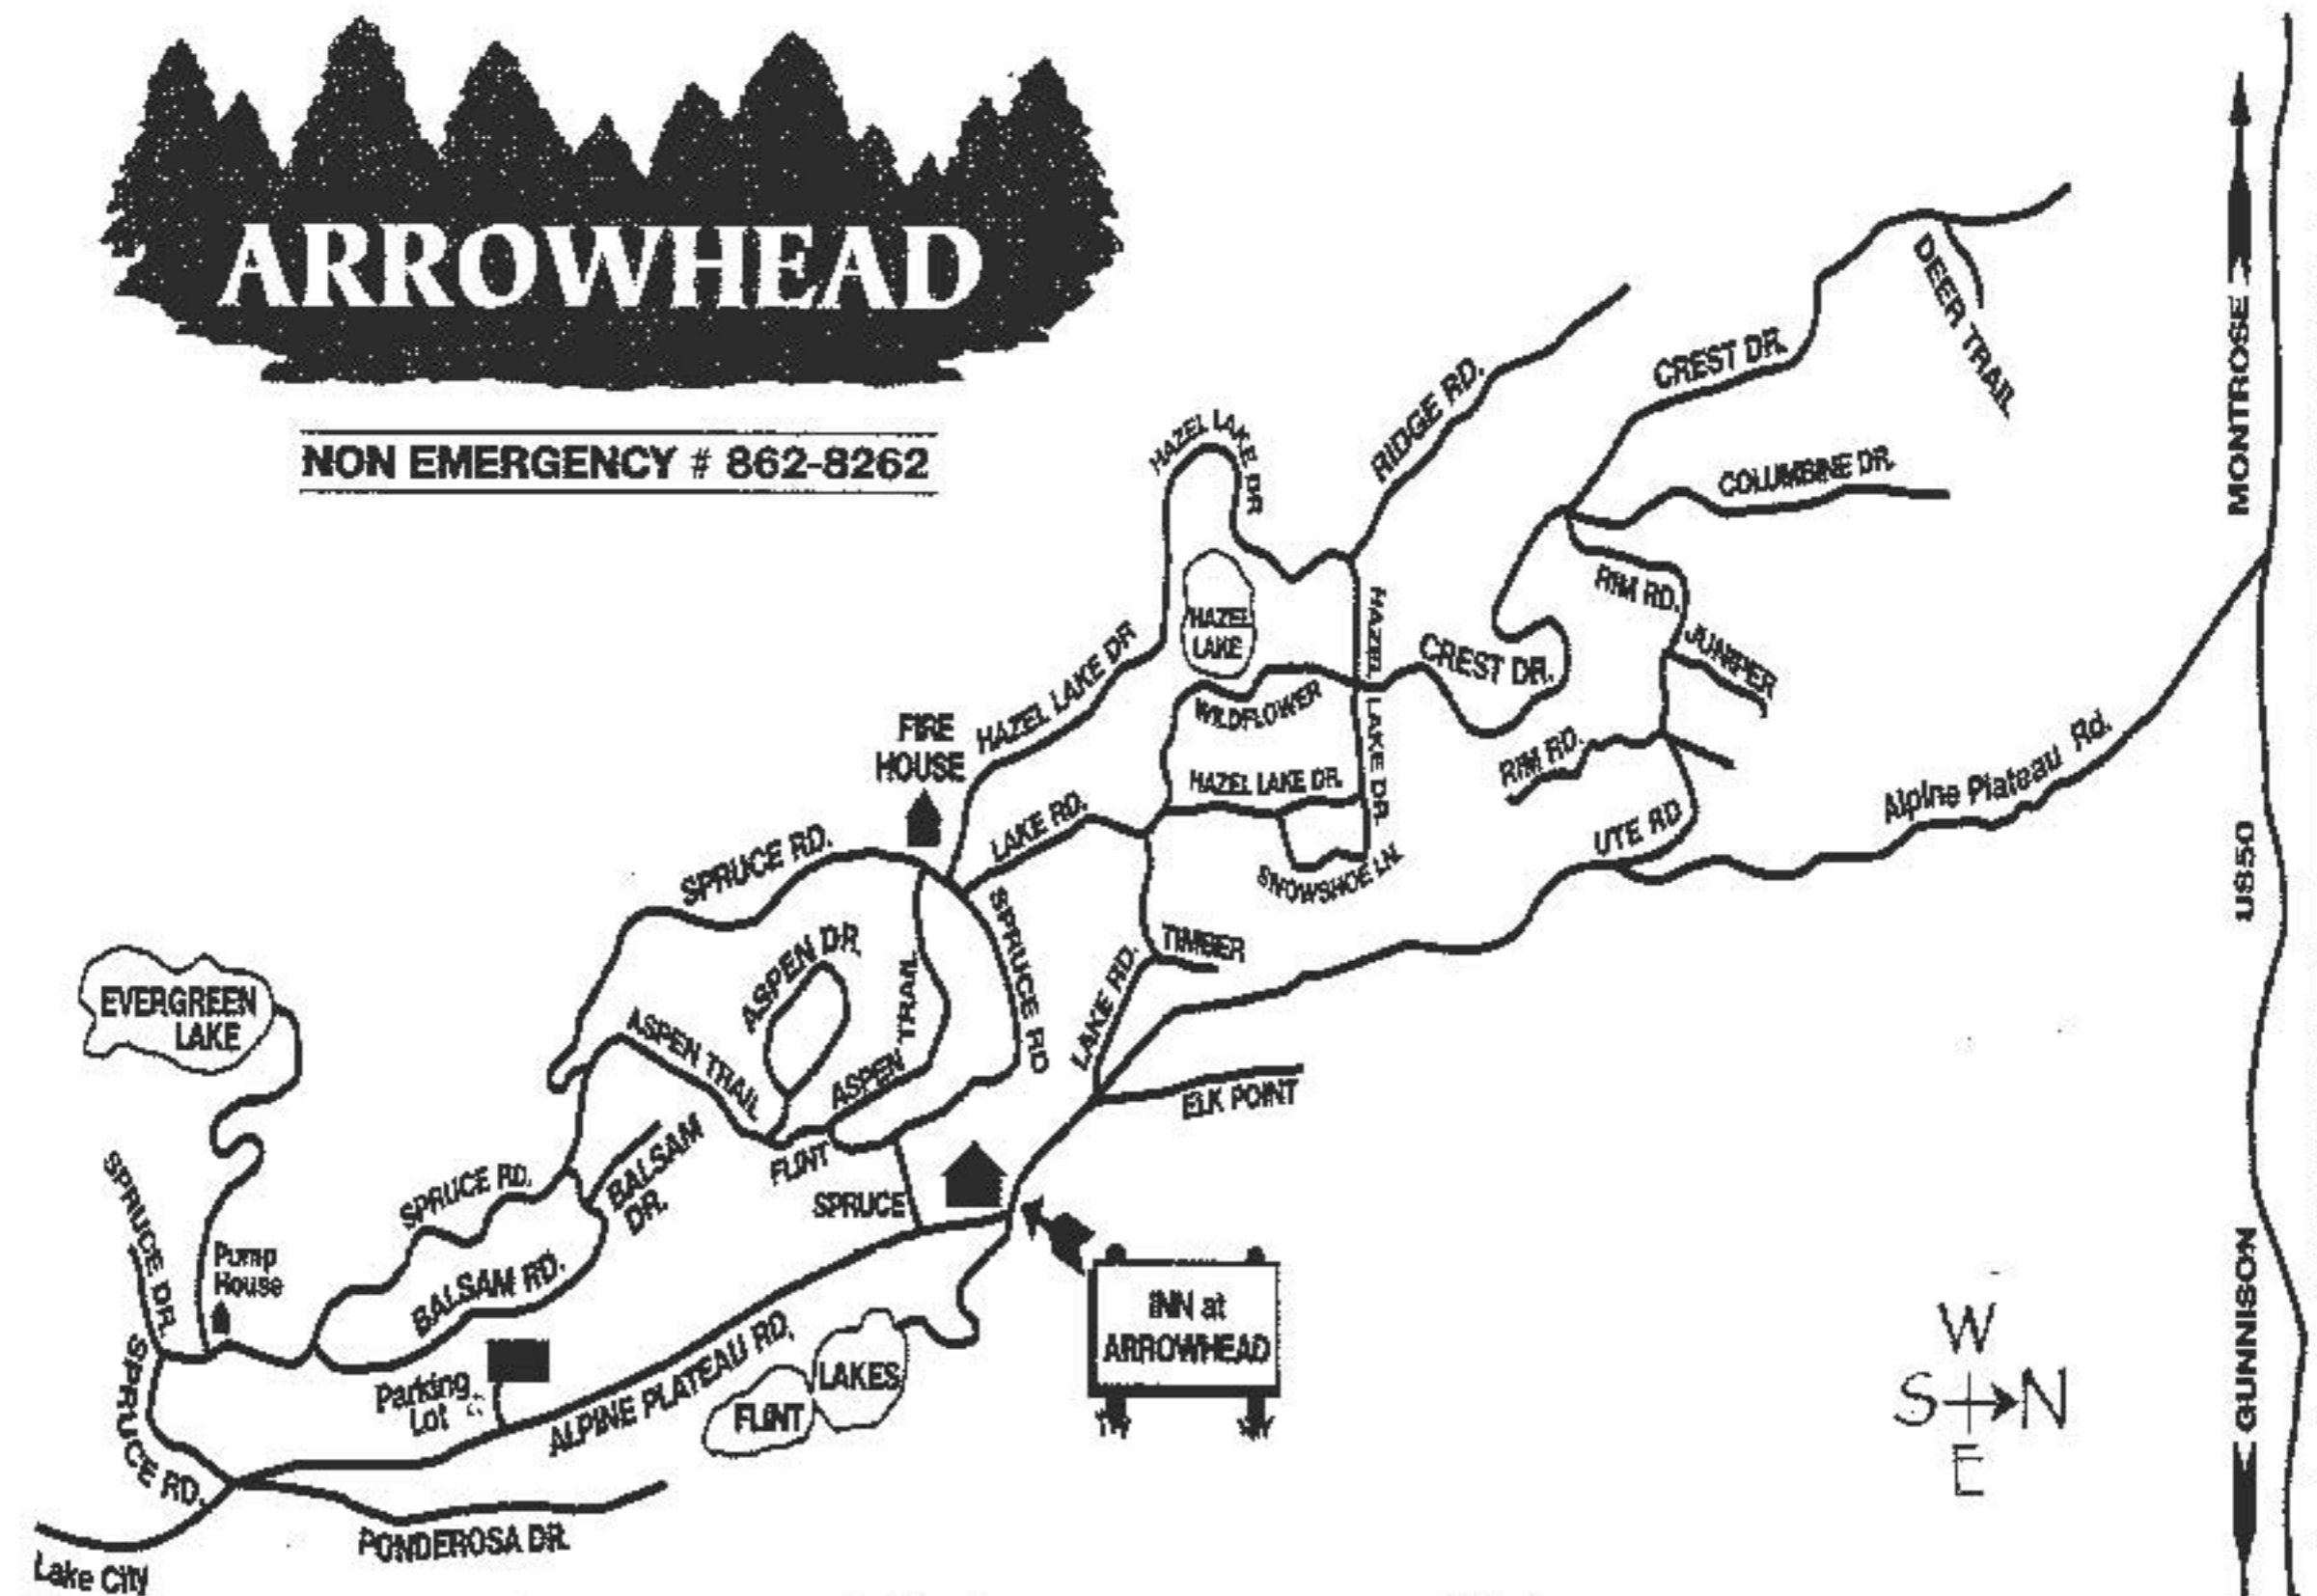

# ARROWHEAD

**NON EMERGENCY # 862-8262**

**SECURITY EMERGENCY # 209-6335**